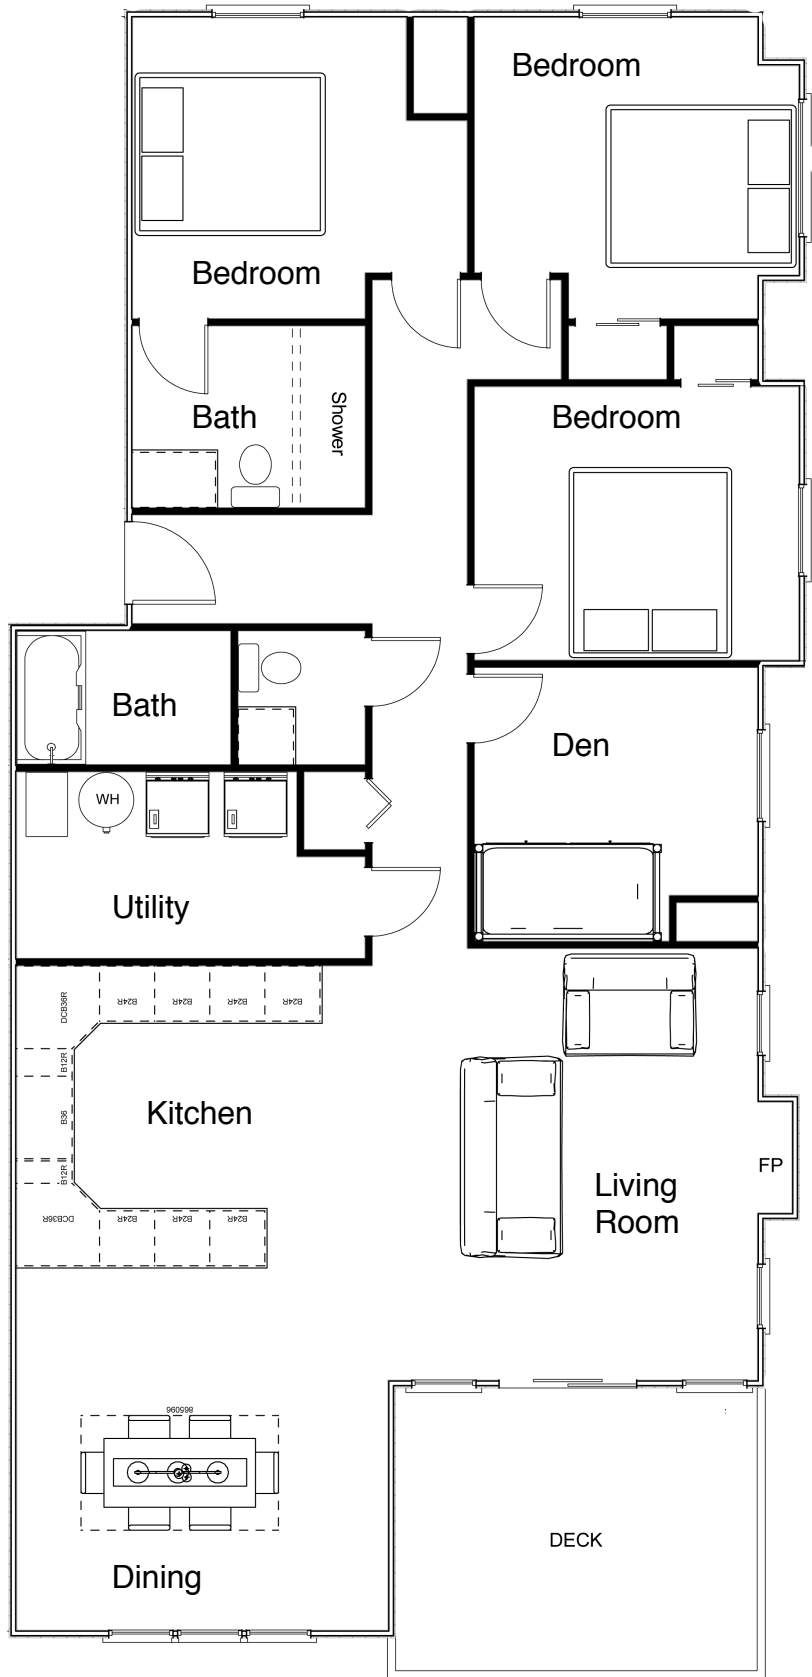

Sea Isle Realty

5906 Landis Avenue 609-263-5301

Unit 201

1500 Sq Ft
3 Bedrooms
2.5 Baths

MidTowne Landing

For more info please call and ask for:

Noah Freda 609-231-3406

Steve Freda 609-231-9641