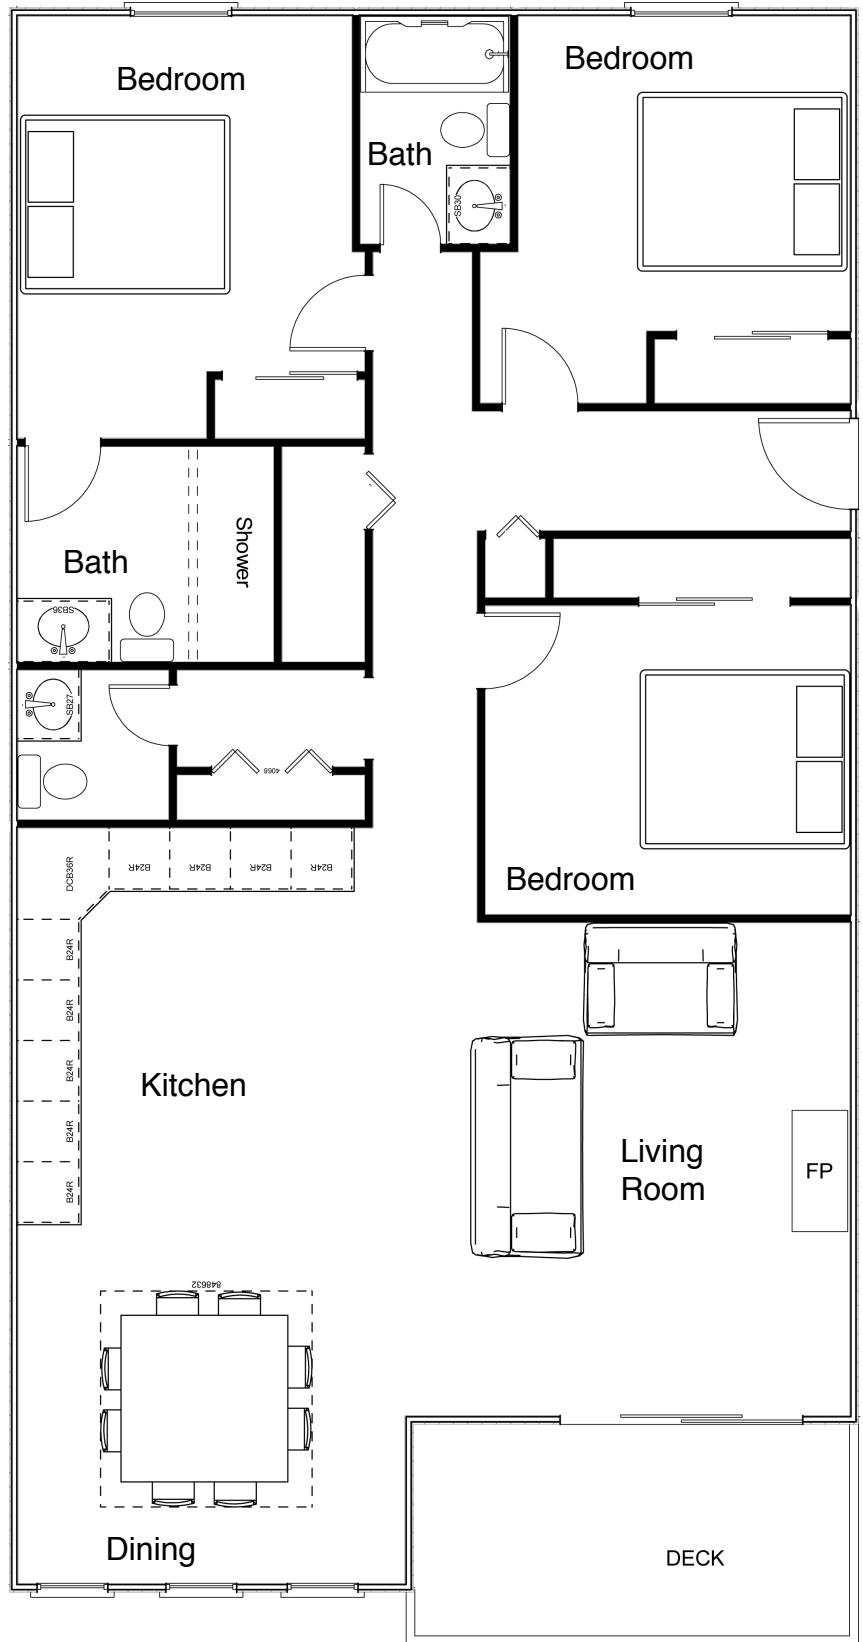

Sea Isle Realty

5906 Landis Avenue 609-263-5301

Unit 202

1384 Sq Ft
3 Bedrooms
2.5 Baths

MidTowne Landing

For more info please call and ask for:

Noah Freda 609-231-3406

Steve Freda 609-231-9641