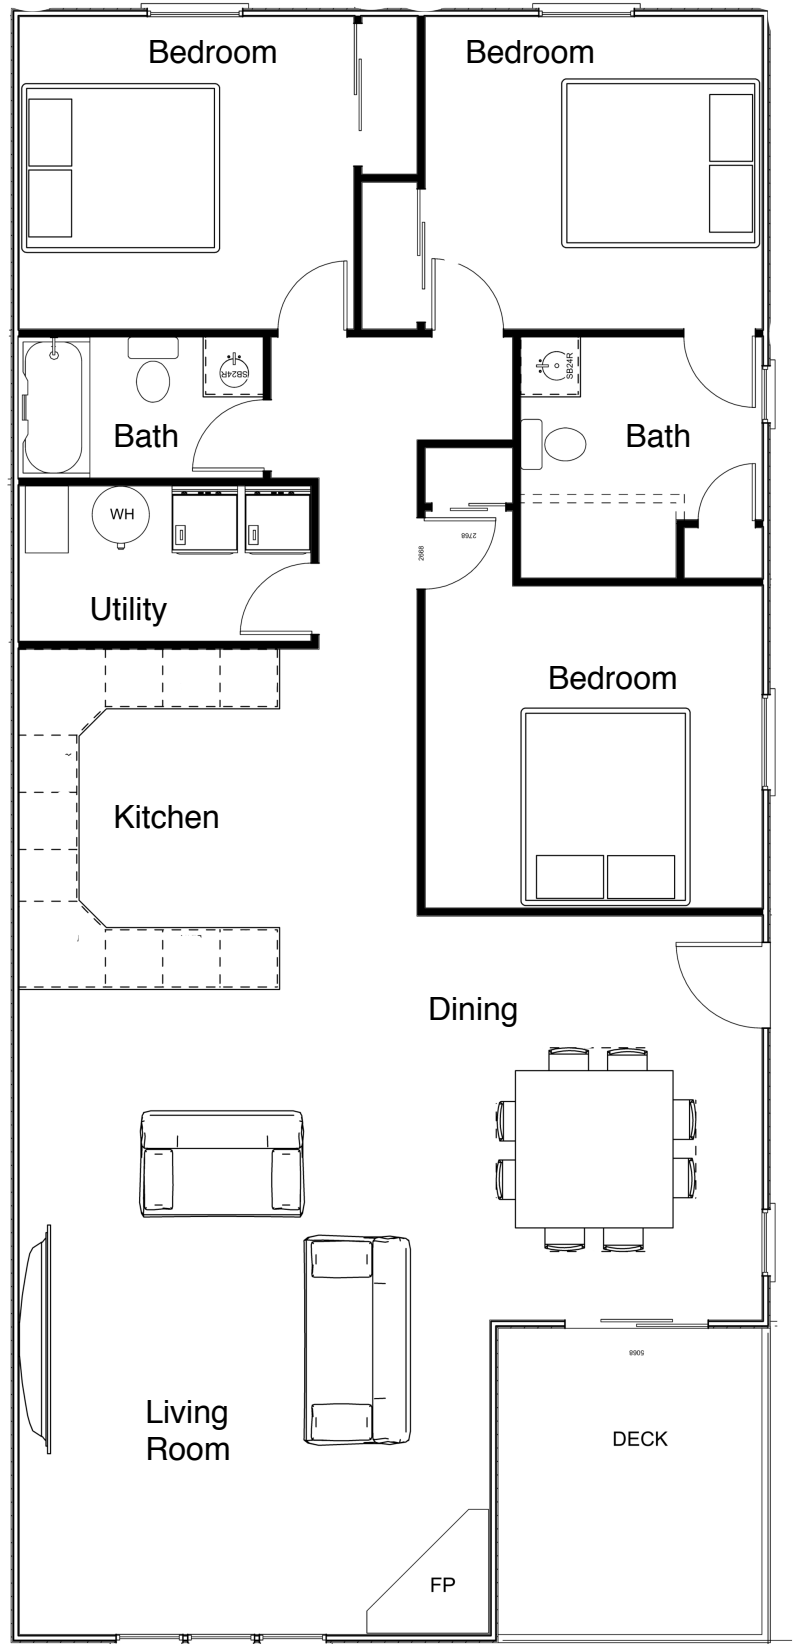

Sea Isle Realty

5906 Landis Avenue 609-263-5301

Unit 204

1290 Sq Ft
3 Bedrooms
2 Baths

MidTowne Landing

For more info please call and ask for:

Noah Freda 609-231-3406

Steve Freda 609-231-9641