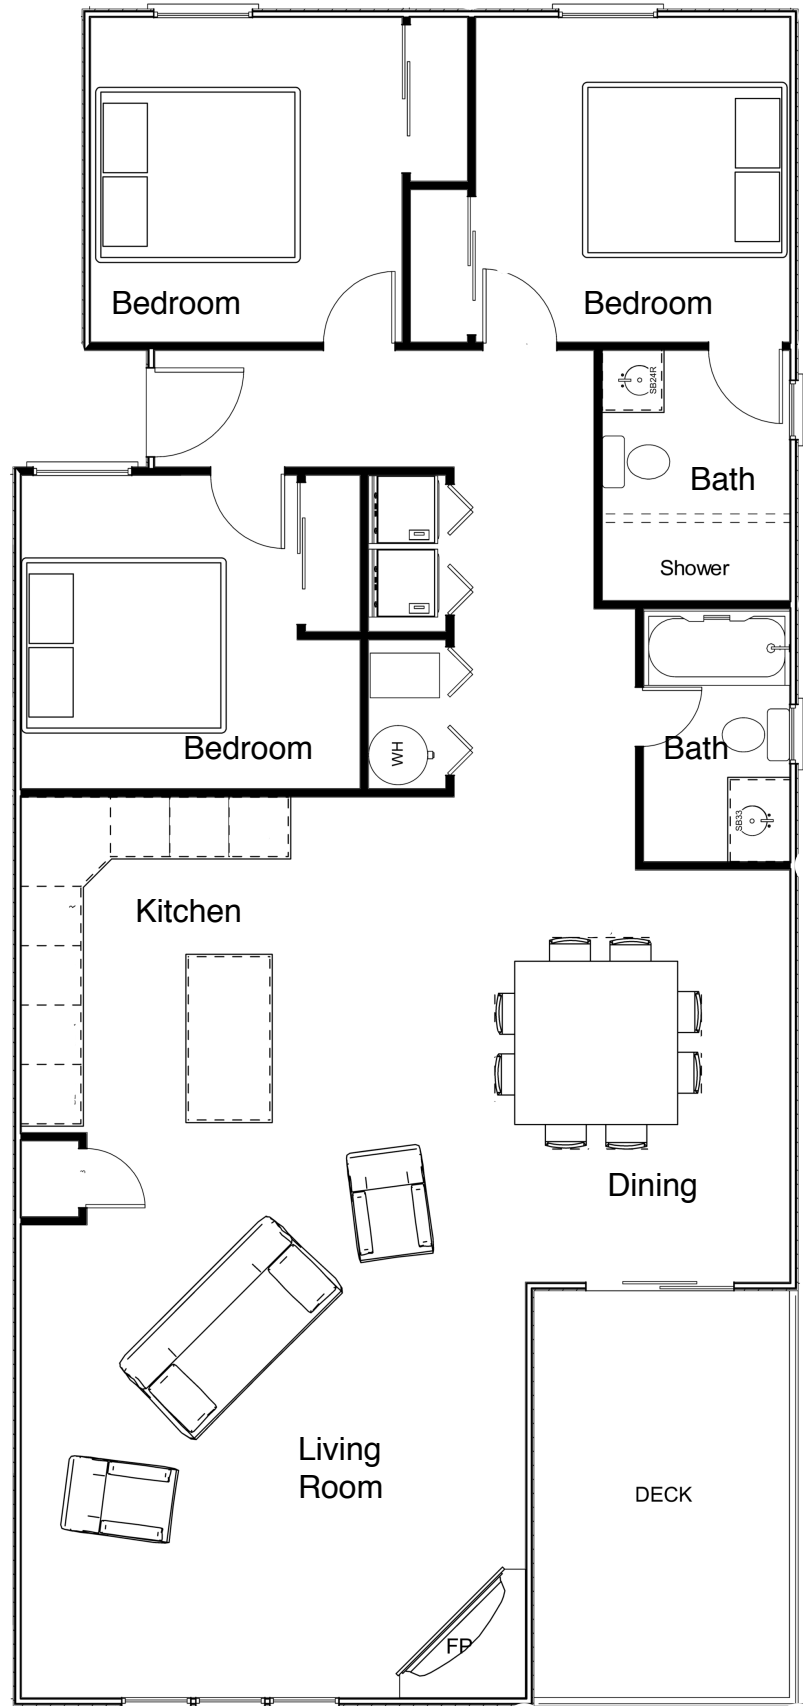

Sea Isle Realty

5906 Landis Avenue 609-263-5301

Unit 205

1260 Sq Ft
3 Bedrooms
2 Baths

MidTowne Landing

For more info please call and ask for:

Noah Freda 609-231-3406

Steve Freda 609-231-9641