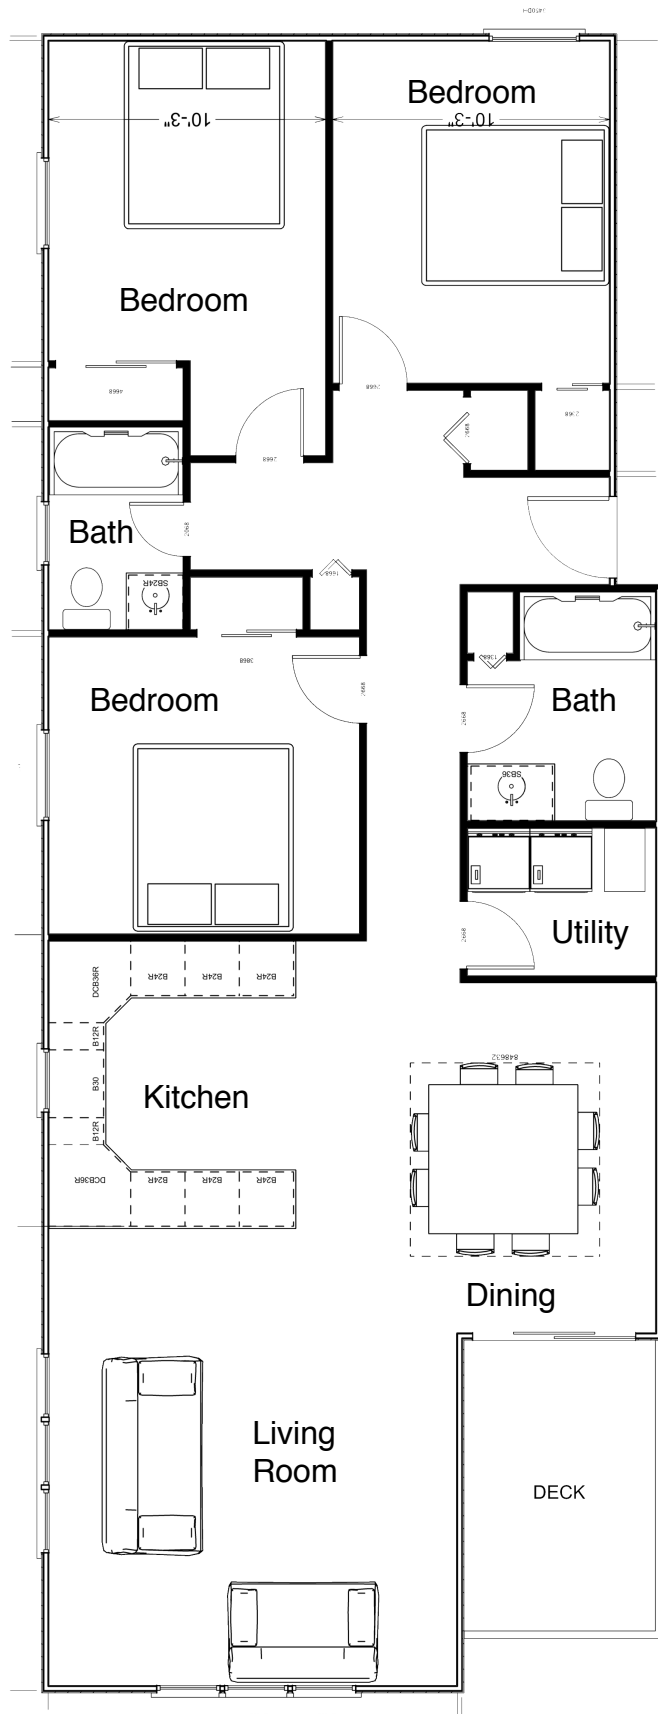

5906 Landis Avenue 609-263-5301

Unit 206

1306 Sq Ft
3 Bedrooms
2 Baths

MidTowne Landing

For more info please call and ask for:

Noah Freda 609-231-3406

Steve Freda 609-231-9641