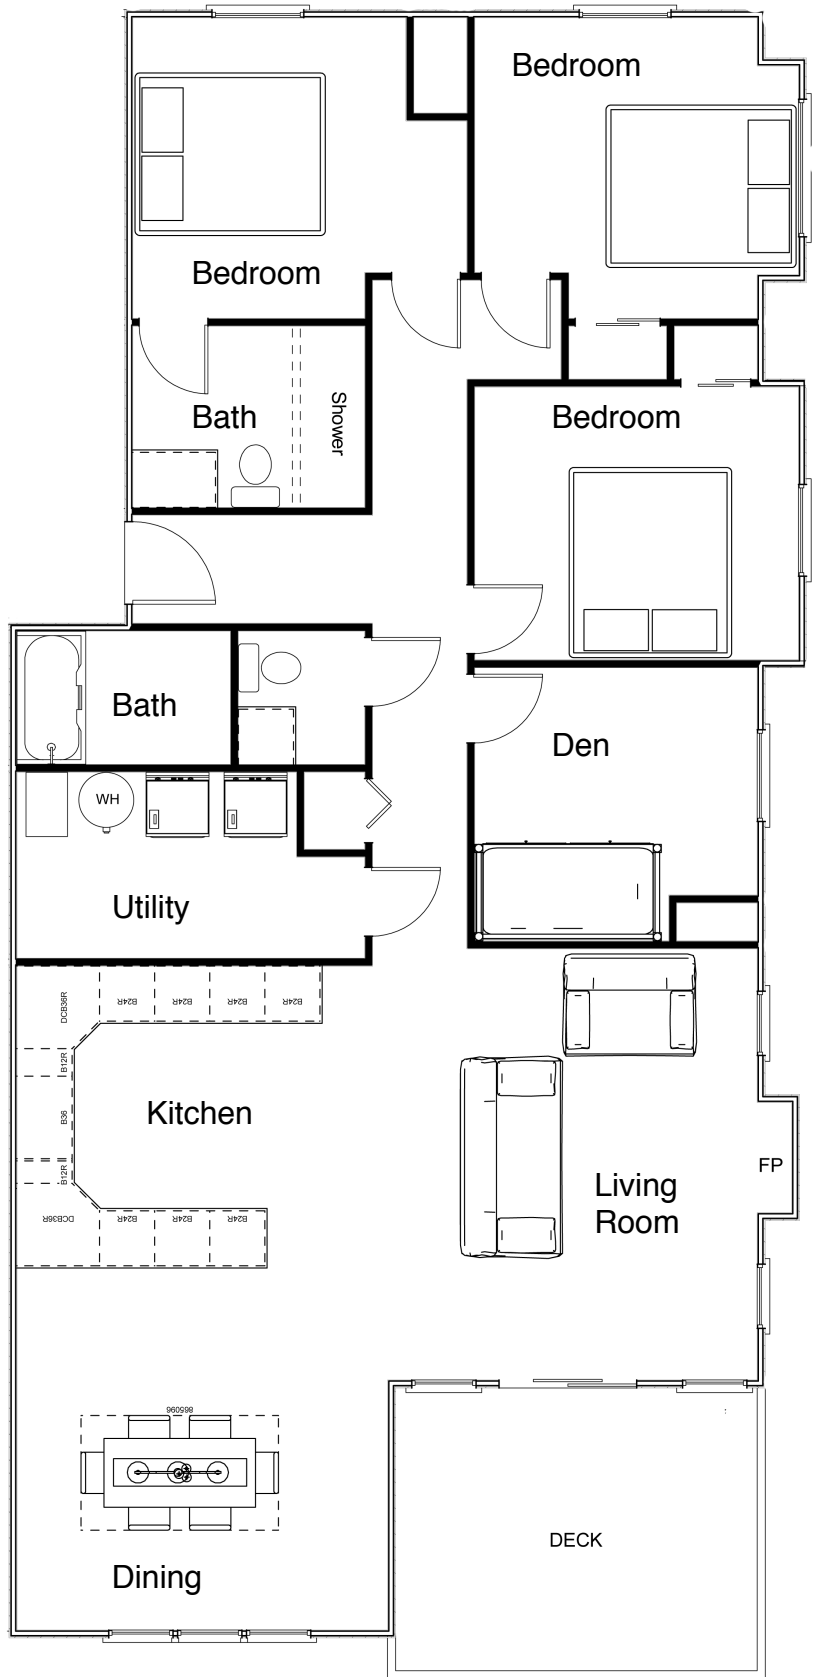

Sea Isle Realty

5906 Landis Avenue 609-263-5301

Unit 301

1500 Sq Ft
3 Bedrooms
2.5 Baths

MidTowne Landing

For more info please call and ask for:

Noah Freda 609-231-3406

Steve Freda 609-231-9641