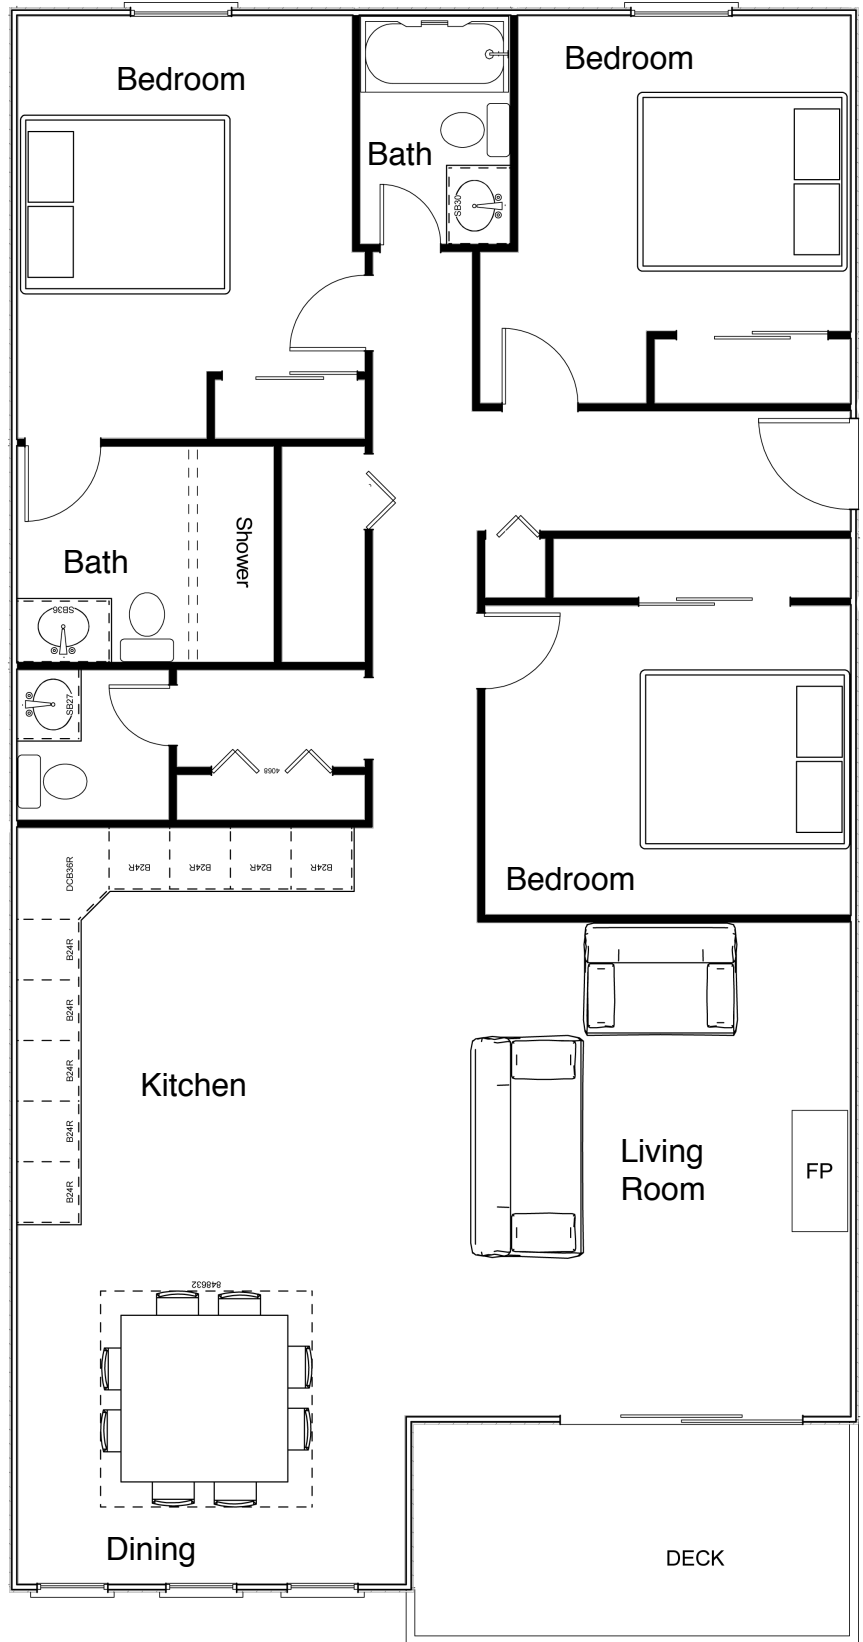

Sea Isle Realty

5906 Landis Avenue 609-263-5301

Unit 302

1384 Sq Ft
3 Bedrooms
2.5 Baths

MidTowne Landing

For more info please call and ask for:

Noah Freda 609-231-3406

Steve Freda 609-231-9641