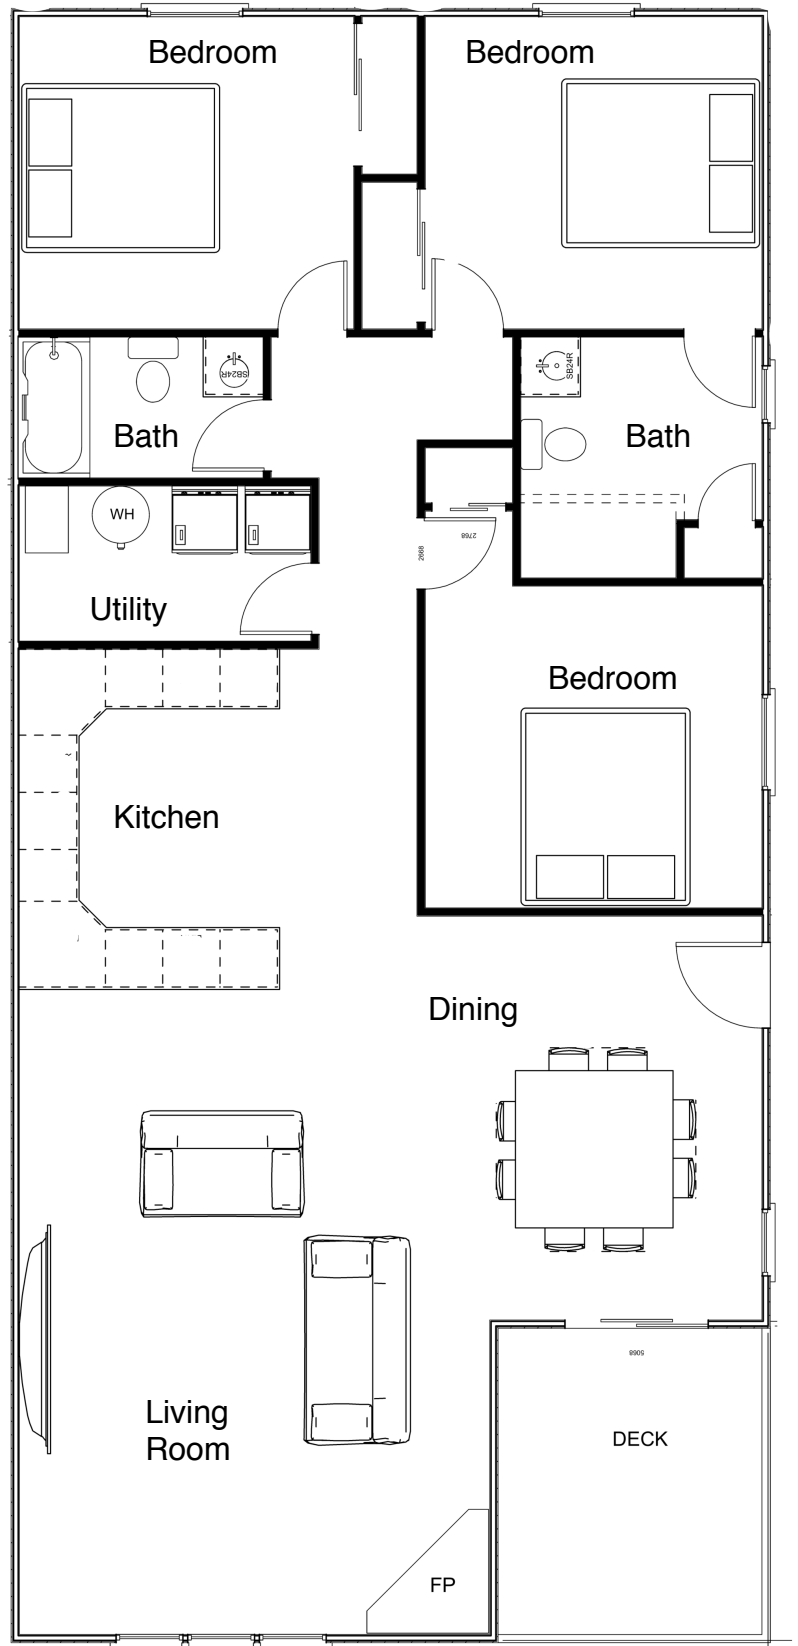

5906 Landis Avenue 609-263-5301

Unit 304

1290 Sq Ft
3 Bedrooms
2 Baths

MidTowne Landing

For more info please call and ask for:

Noah Freda 609-231-3406

Steve Freda 609-231-9641