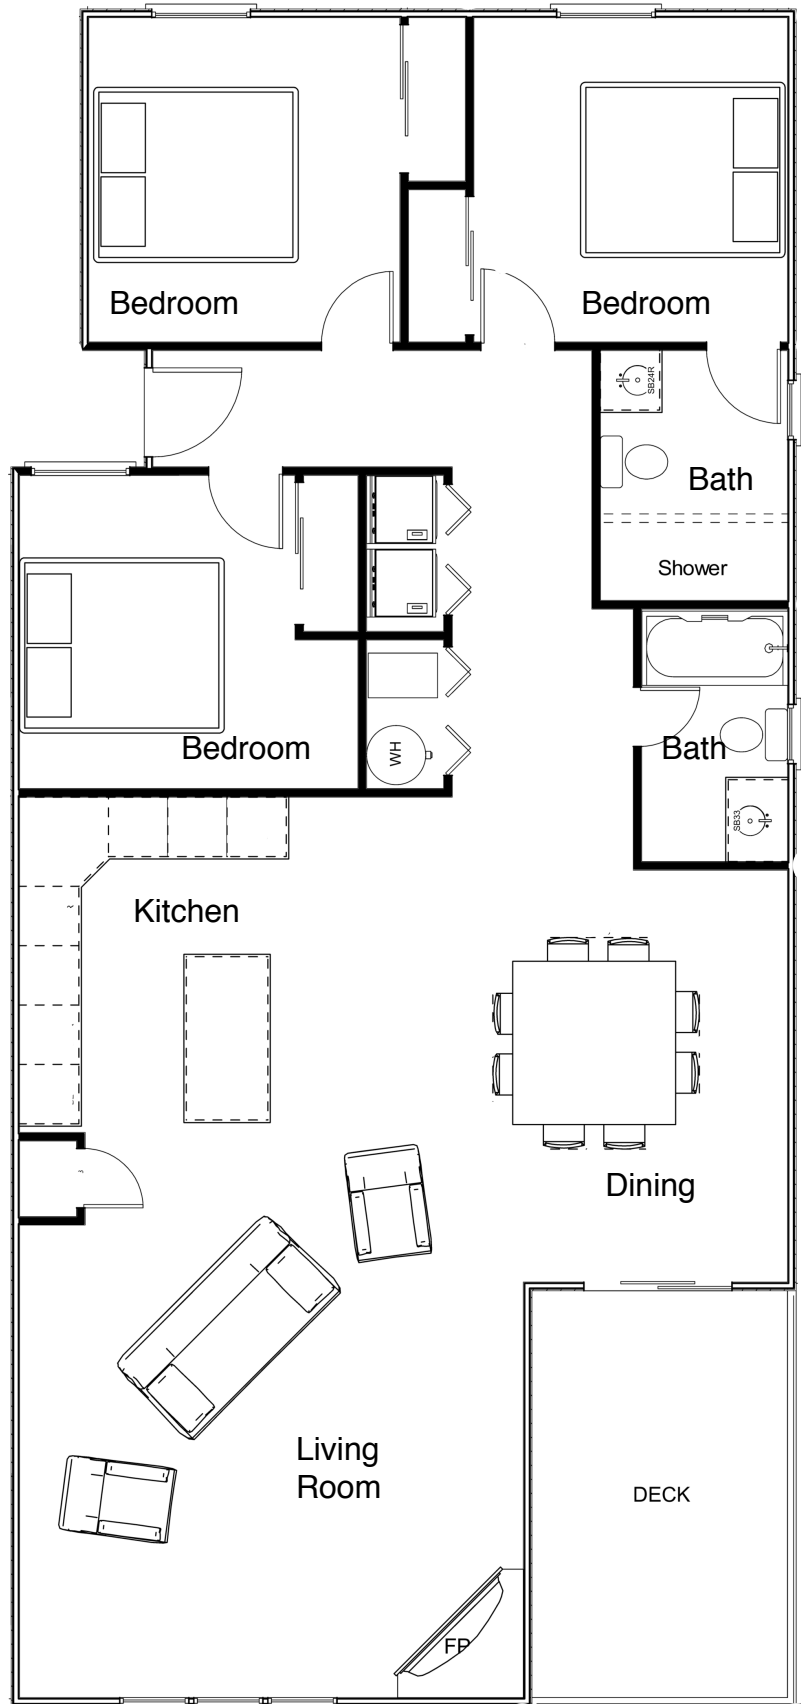

Sea Isle Realty

5906 Landis Avenue 609-263-5301

Unit 305

1260 Sq Ft
3 Bedrooms
2 Baths

MidTowne Landing

For more info please call and ask for:

Noah Freda 609-231-3406

Steve Freda 609-231-9641